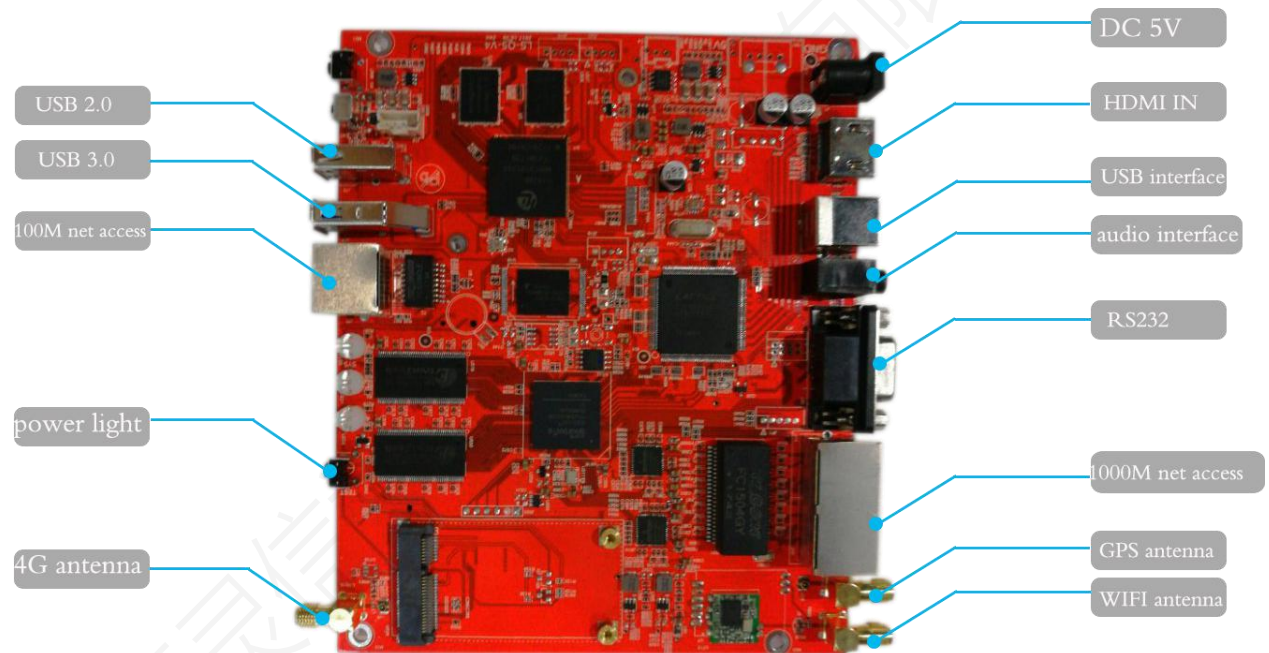

LISTEN VISION

ASync WIRELESS CONTROLLER LS-X5 SPECIFICATION

Shanghai LISTEN VISION Technology INC.

OVERVIEW

LS-X5 is an async wireless controller of LISTEN VISION, which supports multiple communication modes including USB, net access, cable network, 3G/4G etc, specializing in super long screen.

APPEARANCE

PRODUCT PARAMETERS

- Name : async wireless controller
- Load : 1280*720 CAN connect multi cards
- CPU : A8 dual core, 1.2GHZ
- Memory : 8G , can extend to 128G
- Refresh rate : max 16KHZ
- Grey level : max 65536
- Scan mode : compatible with main chips, smart setting
- Communication interface : net access/U disk/SD
- Communication mode : USB, network access , cable , 3G , 4G , WIFI
- Remote management : remote cluster / cloud management and remote upgrade
- Audio interface : onboard integrated audio card, R/L stereo analog audio
- Video decode : 1080PHD hard code
- Video format : MOV、 AVI、 MP4、 DVD、 ASF、 WMV、 MKV、 RM、 RMVB、 TS、 DAT、 MPG、 MPEG、 VOB
- Audio format :MPEG-1 Layer3、 WMA、 WMA Pro、 AAC、 MPEG1/2 Layer 1/2、 ADPCM、 OGG Vorbis、 Dolby Digital AC3、 Dolby Digital Plus、 RA-COOK、 FLAC
- Memory interface : Memory interface : USB 2.0/3.0 Host
- Timing play : support

- Sensor : temperature, humidity, smog, luminance sensor
- Working temperature : -40°C~85°C
- Partition : free
- Software edition : LS Cloud platform , APP

DIMENSIONAL DRAWING